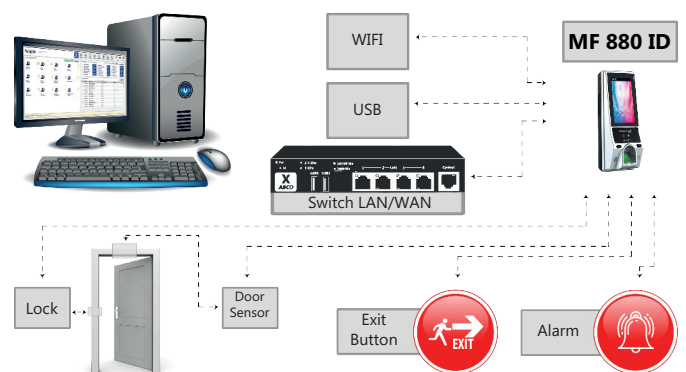

It can be connected to the network with TCP / IP, or to wireless networks with WIFI. This eliminates the cost of cable and cabling and enables faster assembly. The device can be used to open doors, turnstile and control the barrier.

The large touchscreen TFT display is very sensitive and can be detected even by gently touching it. Provides visual and audible information with Turkish and English language options. It saves passings in memory. It can send automatic data to a different server over local network or cloud.

Magic Face 880 can be used with Perkotek Personnel Attendance Control Software and Perkotek Cloud WEB software which are included in its box as free.

Usage Areas

- | | | | | |
|--------------------|-------------------|-----------------------|------------------|-----------------------------|
| ✓ Factories | ✓ Airports | ✓ Public institutions | ✓ Stadiums | ✓ Smart Buildings |
| ✓ Prisons | ✓ Logistics Areas | ✓ Police Stations | ✓ Residences | ✓ Dams |
| ✓ Business centers | ✓ Academies | ✓ Hotels | ✓ Military Areas | ✓ Shopping malls |
| ✓ Dining Halls | ✓ Gyms | ✓ Activity Areas | ✓ Fair Entries | ✓ Public Transport Stations |

Communication with devices at remote point

Standalone Configuration

Dikkat Çeken Özellikler

When you define the first face and fingerprint, it takes your picture and then keep taking the pictures during the further fingerprint reading and shows the first and the previous together.