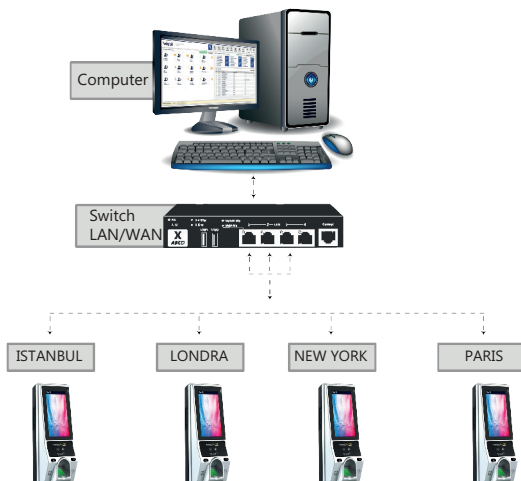

The large touchscreen TFT display is very sensitive and can be detected even by gently touching it. Provides visual and audible information with Turkish and English language options. It saves passings in memory. It can send automatic data to a different server over local network or cloud.

Magic Face 880 can be used with Perkotek Personnel Attendance Control Software and Perkotek Cloud WEB software which are included in its box as free.

Usage Areas

- | | | | | |
|--------------------|-------------------|-----------------------|------------------|-----------------------------|
| ✓ Factories | ✓ Airports | ✓ Public institutions | ✓ Stadiums | ✓ Smart Buildings |
| ✓ Prisons | ✓ Logistics Areas | ✓ Police Stations | ✓ Residences | ✓ Dams |
| ✓ Business centers | ✓ Academies | ✓ Hotels | ✓ Military Areas | ✓ Shopping malls |
| ✓ Dining Halls | ✓ Gyms | ✓ Activity Areas | ✓ Fair Entries | ✓ Public Transport Stations |

Communication with devices at remote point

Standalone Configuration

Dikkat Çeken Özellikler

When you define the first face and fingerprint, it takes your picture and then keep taking the pictures during the further fingerprint reading and shows the first and the previous together.