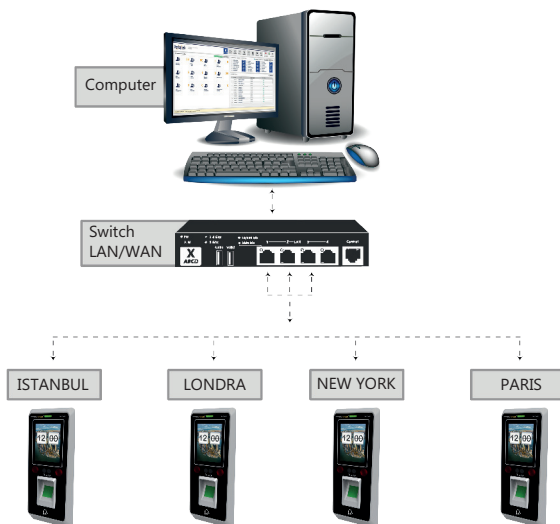

User friendly, easy to use, Turkish, English, Russian, Arabic language options are available.

With the intelligent learning feature, it records the face by scanning deeper in each reading. Thus, it improves itself continuously by recognizing the next face reading more easily.

Equipped with dual positron LED technology for face recognition even in very dark environments.

It can control the door, turnstile, barrier or other electronic devices by triggering with its internal relay.

Technical Specifications

Display	Capacitive touch screen.
Face Recording Capacity	1000
Fingerprint Registration Capacity	3000
Password Capacity	1000
Card Capacity	1000
User Capacity	1000
Log Capacity	160,000 logs
WI-FI Feature	It can be connected to wireless networks with WIFI.
Card Types	125 kHz EM Proximity card.
Passing Forms	Face recognition, Fingerprint, Card, Password, Card + (Fingerprint, Face)
Speed	Less than 0.1 seconds.
Incorrect Acceptance	<0.0001%
Incorrect Rejection	<0.0001%
Working Light	0-10000LUX
Recognition distance	Detection range up to 125 cm with special stereo dual sensor.
Connection type	TCP / IP, USB host, USB Slave, 2 relays, Wiegand In & Out.
Standart Features	255 Time Zone, Multi-identification Duress mode, Anti-passback.
Voice commands	Informing with 16-bit Hi-Fi Speaking voice
Language	Turkish, English, Arabic, Russian.
Operating voltage	DC 12V / 2A operating voltage.
Operating Temperatures	Temperatures from 0 to 40 degrees.
Operating Humidity	20% to 80% humid areas.
Dimensions	190 x 80 x 30 mm

Communication with devices at remote point

Standalone Configuration